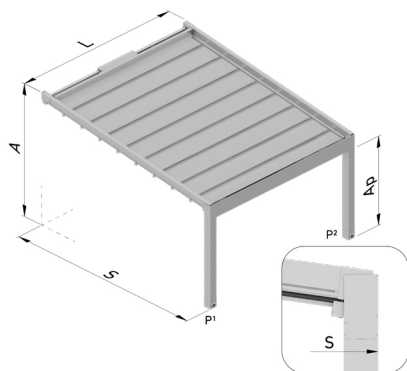

Posibles montajes • Possible configurations

Pergo Cover • Cover S
Pergo Prime • Prime S

Simple
Simple