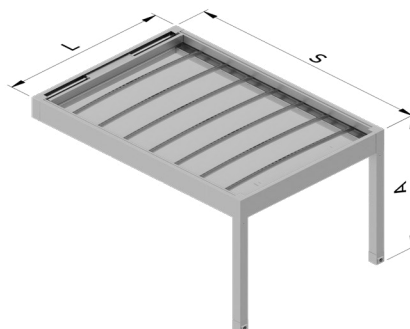

Pared-Portería
Wall-mounted