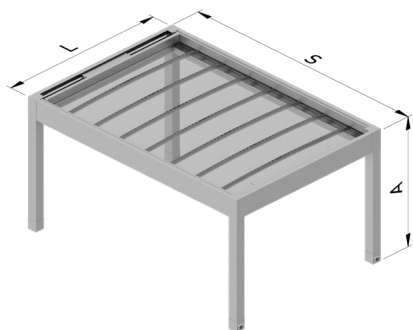

Posibles montajes • Possible configurations

Autoportante
Self-supporting