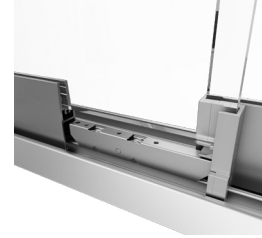

It is characterised by

- *Guides available in 3, 4, 5 and 6-track versions*
- *Condensation system via an inclined internal chamber in the bottom guide, designed for collecting condensation water.*
- *NEW BOTTOM GUIDE with two installation options: surface-mounted and recessed.*
- *New adjustable carriages with double bearings, adjustable up to 5 mm.*
- *Lacquered metal covers for both top and bottom guides.*
- *Lower locking bolt that allows manual locking of the first panel at the bottom of the enclosure.*

## Posibles Montajes • Possible configurations

L = Línea • Width  
A = Altura • Height

## Detalles • Details

Tapa guía inferior  
Bottom guide cover

Doble rueda  
Double wheel

Perfil huecos guía superior  
Upper guide recess profile

Tapa guía superior  
Top guide cover

Tapa hoja  
Panel cover

## Recomendado hasta • Recommended up to

Vidrio • Glass 10 (mm)

Medida Máxima Hoja • Panel Maximum Sizes	Medida Mínima Hoja • Panel Minimum Sizes	Apertura Simple • Simple Opening	Apertura Doble • Double Opening
1,00 línea x 3,00 altura (m) 1,00 width x 3,00 height (m)	0,27 línea x 0,30 altura (m) 0,27 width x 0,30 height (m)	5,91 línea x 3,10 altura (m) 5,91 width x 3,10 height (m)	11,53 línea x 3,10 altura (m) 11,53 width x 3,10 height (m)